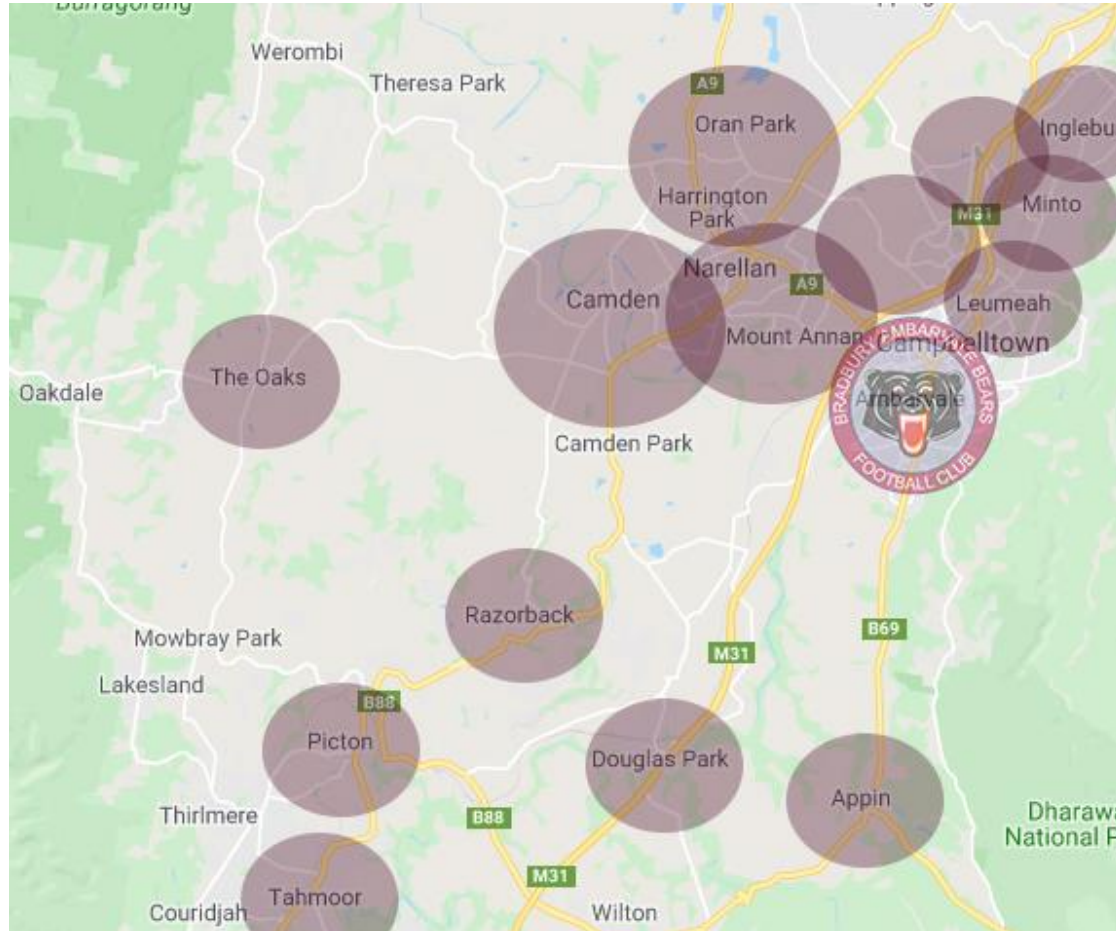

'Bradbury Bears – The Family Club'

Our Club is perfectly located in the heart of Campbelltown to partner with you

The Macarthur Football Association reaches from Ingleburn to Tahmoor to The Oaks to Appin